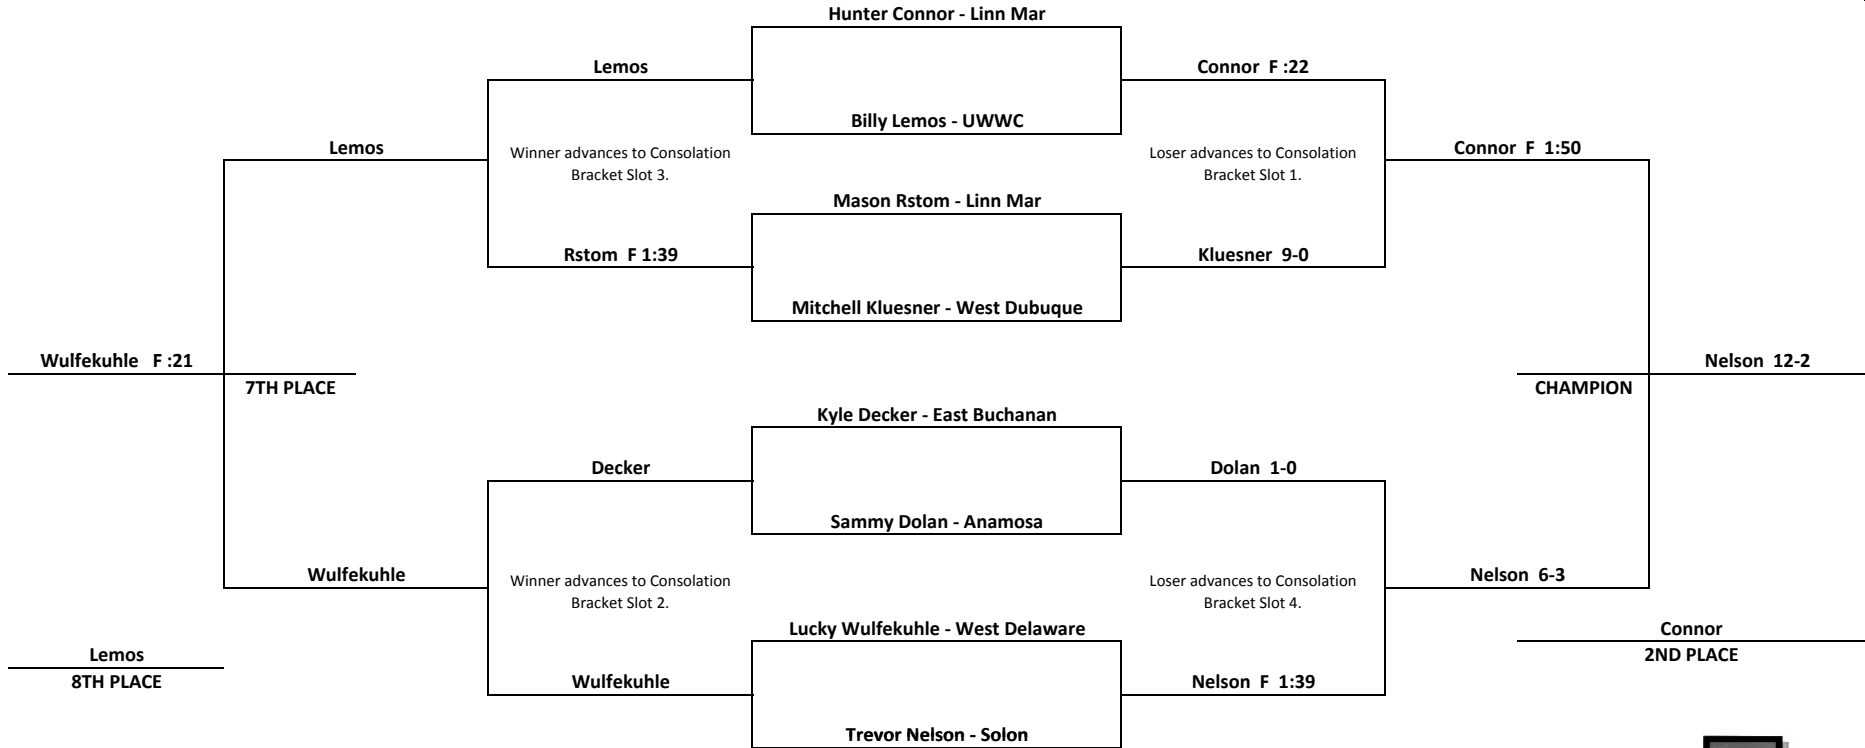

LION WRESTLING TOURNAMENT

February 8, 2009

Division Novice 12