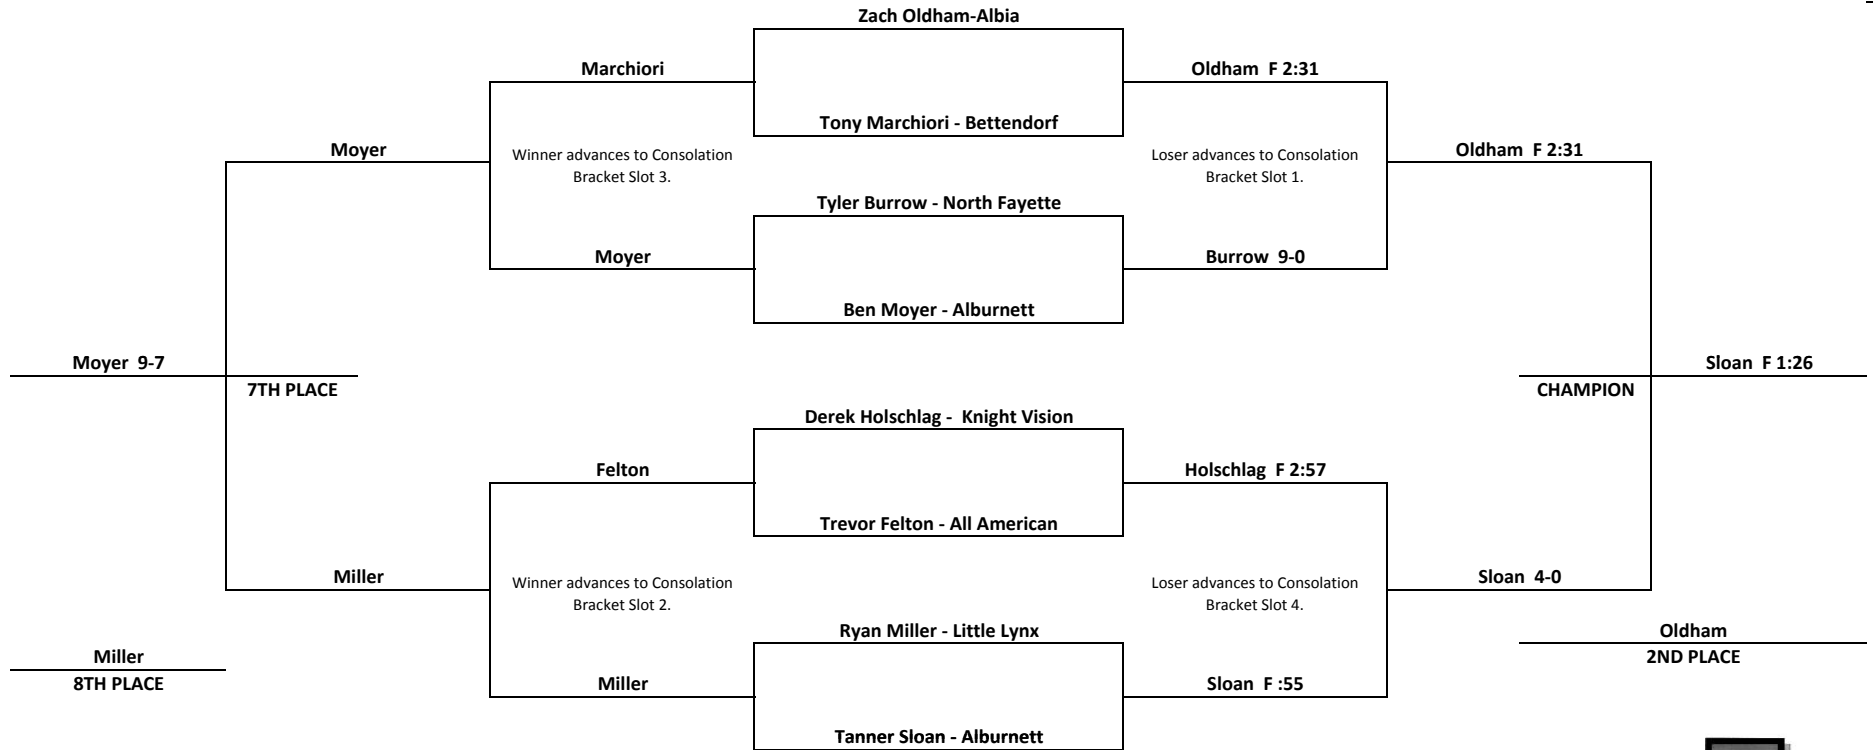

LION WRESTLING TOURNAMENT

February 8, 2009

Division Novice 6

CONSOLATION BRACKET

LION WRESTLING TOURNAMENT

February 8, 2009

Division Novice 7

CONSOLATION BRACKET