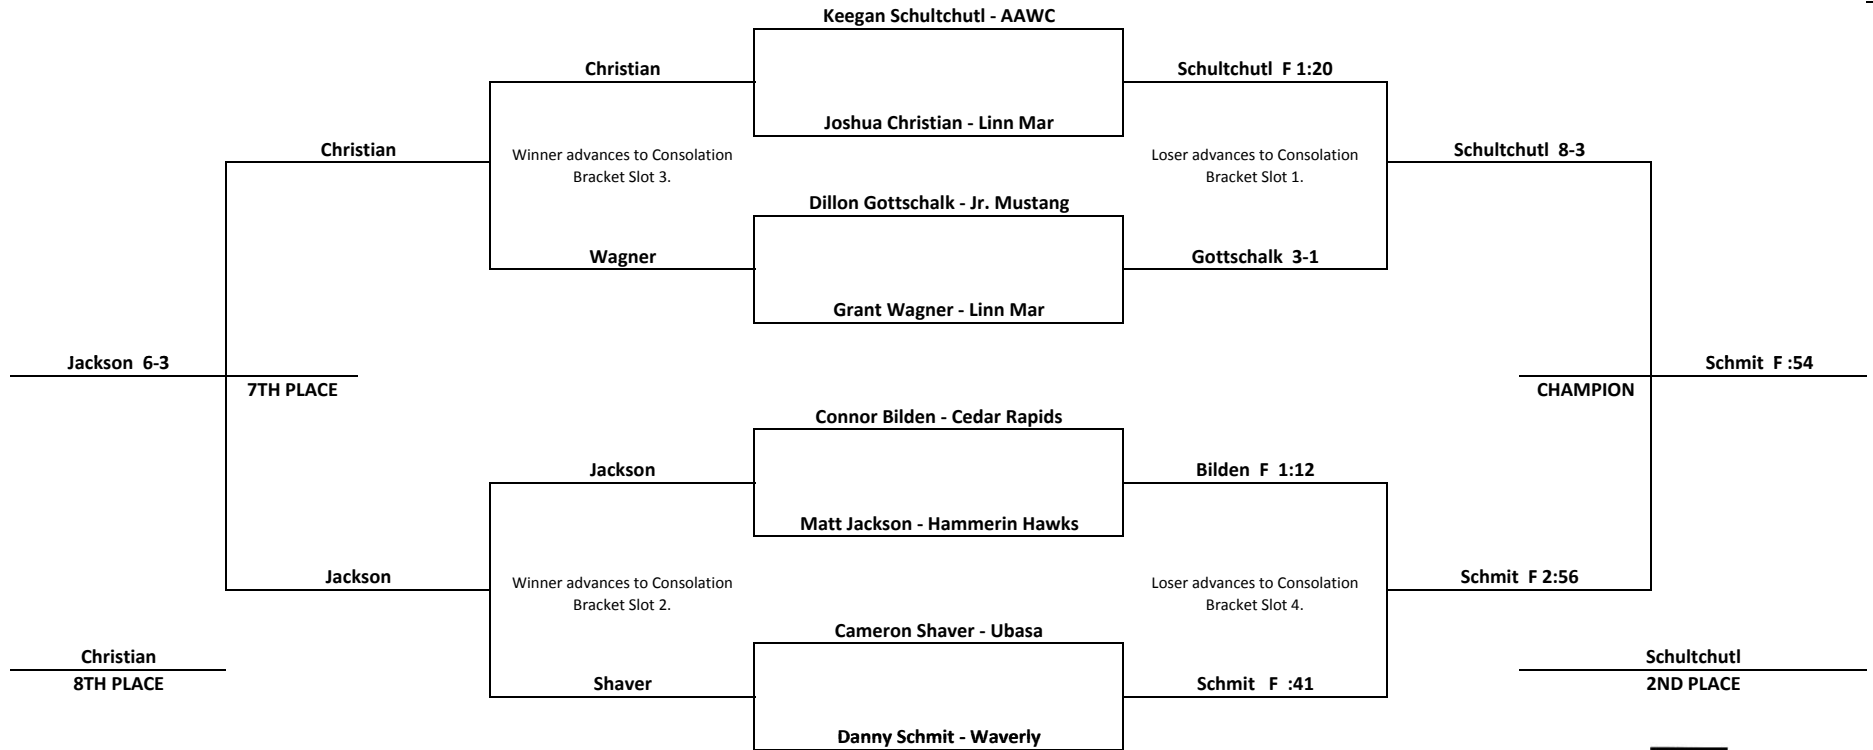

LION WRESTLING TOURNAMENT

February 8, 2009

Division Novice 1

CONSOLATION BRACKET

LION WRESTLING TOURNAMENT

February 8, 2009

Division Novice 2

CONSOLATION BRACKET

LION WRESTLING TOURNAMENT

February 8, 2009

Division Novice 4

CONSOLATION BRACKET

LION WRESTLING TOURNAMENT

February 8, 2009

Division Novice 5

CONSOLATION BRACKET