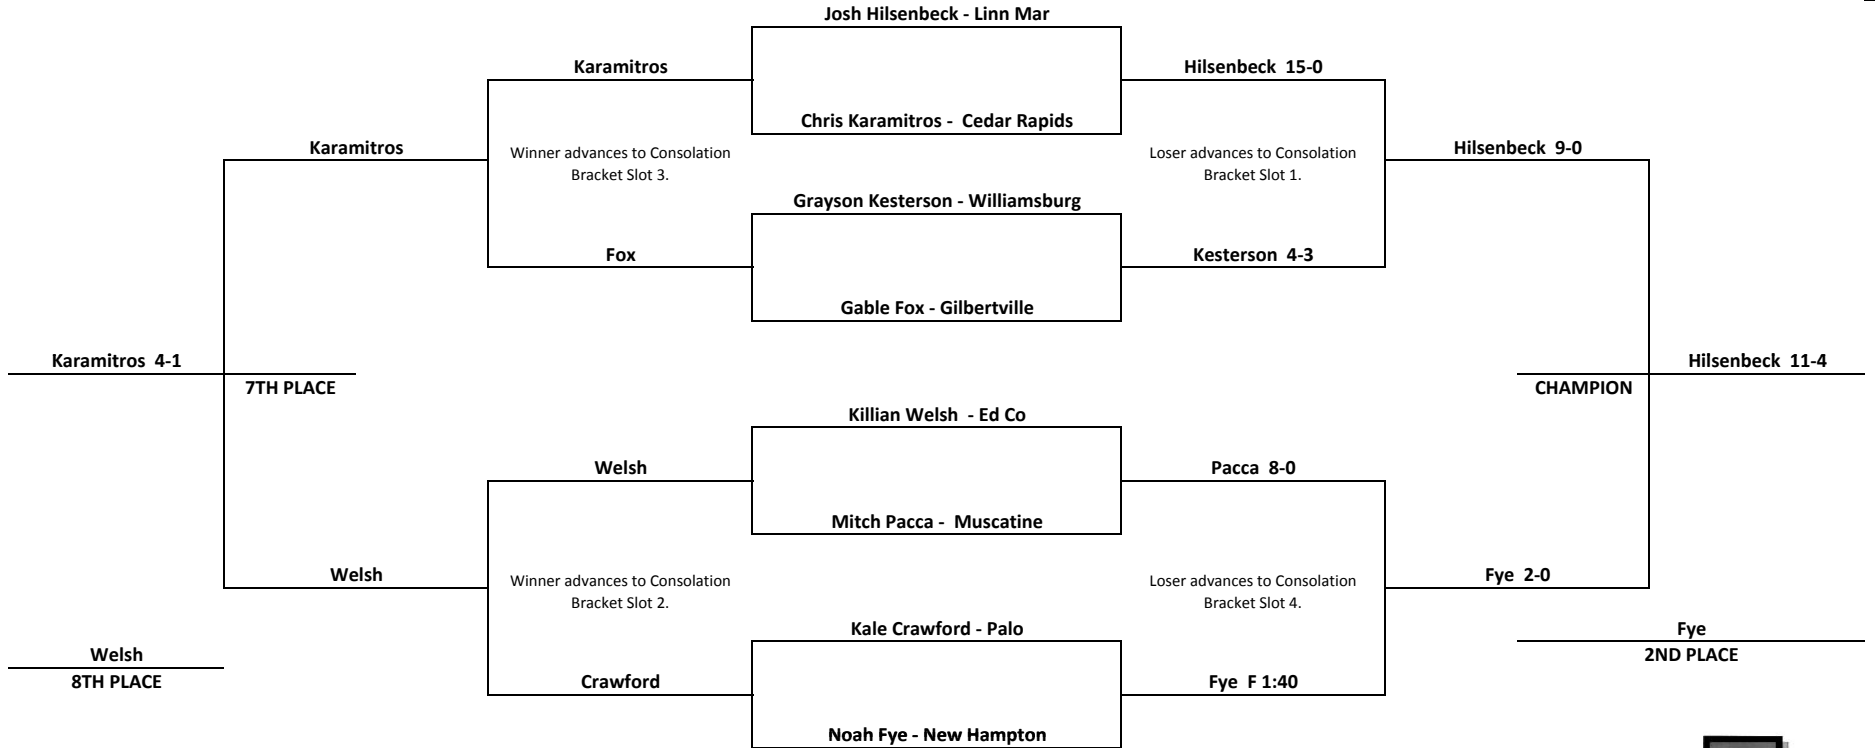

LION WRESTLING TOURNAMENT

February 8, 2009

Division Novice 1

CONSOLATION BRACKET

LION WRESTLING TOURNAMENT

February 8, 2009

Division Novice 2

CONSOLATION BRACKET

LION WRESTLING TOURNAMENT

February 8, 2009

Division Novice 4

CONSOLATION BRACKET

LION WRESTLING TOURNAMENT

February 8, 2009

Division Novice 5

CONSOLATION BRACKET