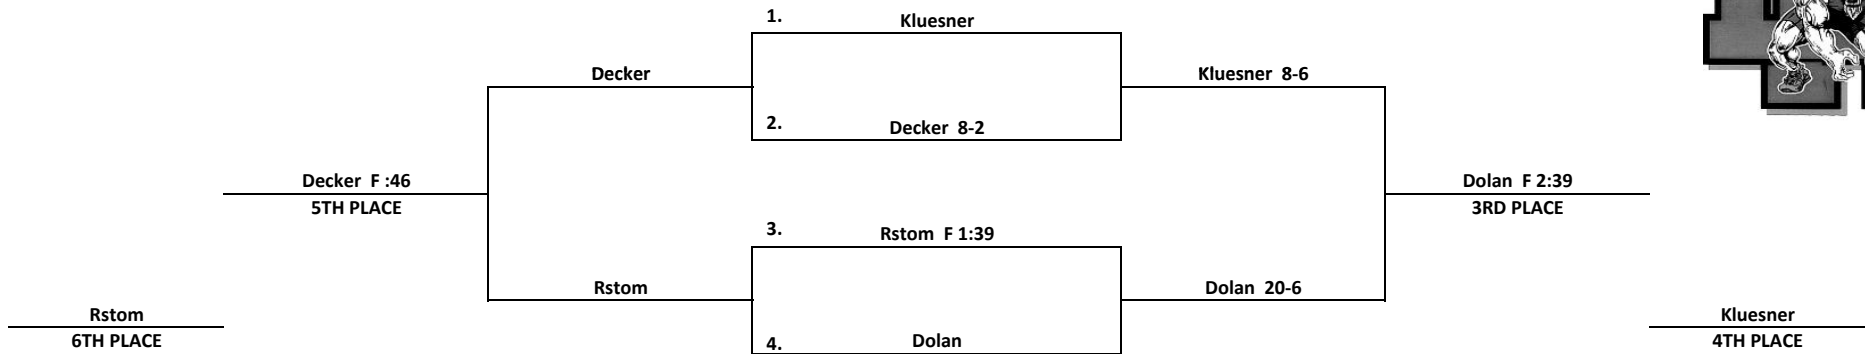

CONSOLATION BRACKET