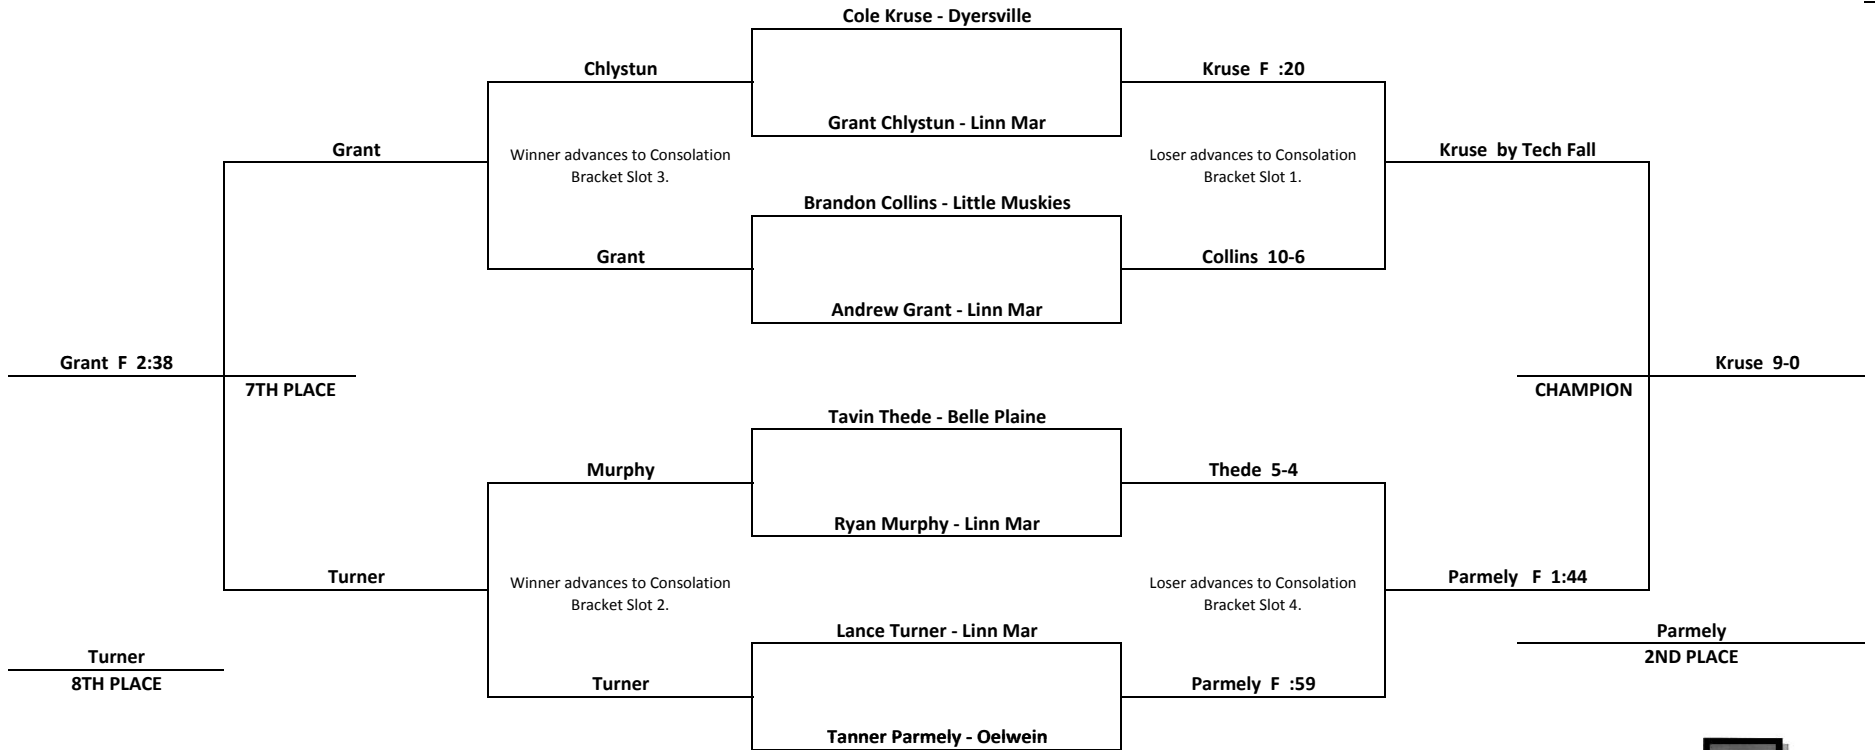

LION WRESTLING TOURNAMENT

February 8, 2009

Division Novice 6

CONSOLATION BRACKET

LION WRESTLING TOURNAMENT

February 8, 2009

Division Novice 7

CONSOLATION BRACKET

LION WRESTLING TOURNAMENT

February 8, 2009

Division Novice 8

CONSOLATION BRACKET

LION WRESTLING TOURNAMENT

February 8, 2009

Division Novice 9

CONSOLATION BRACKET