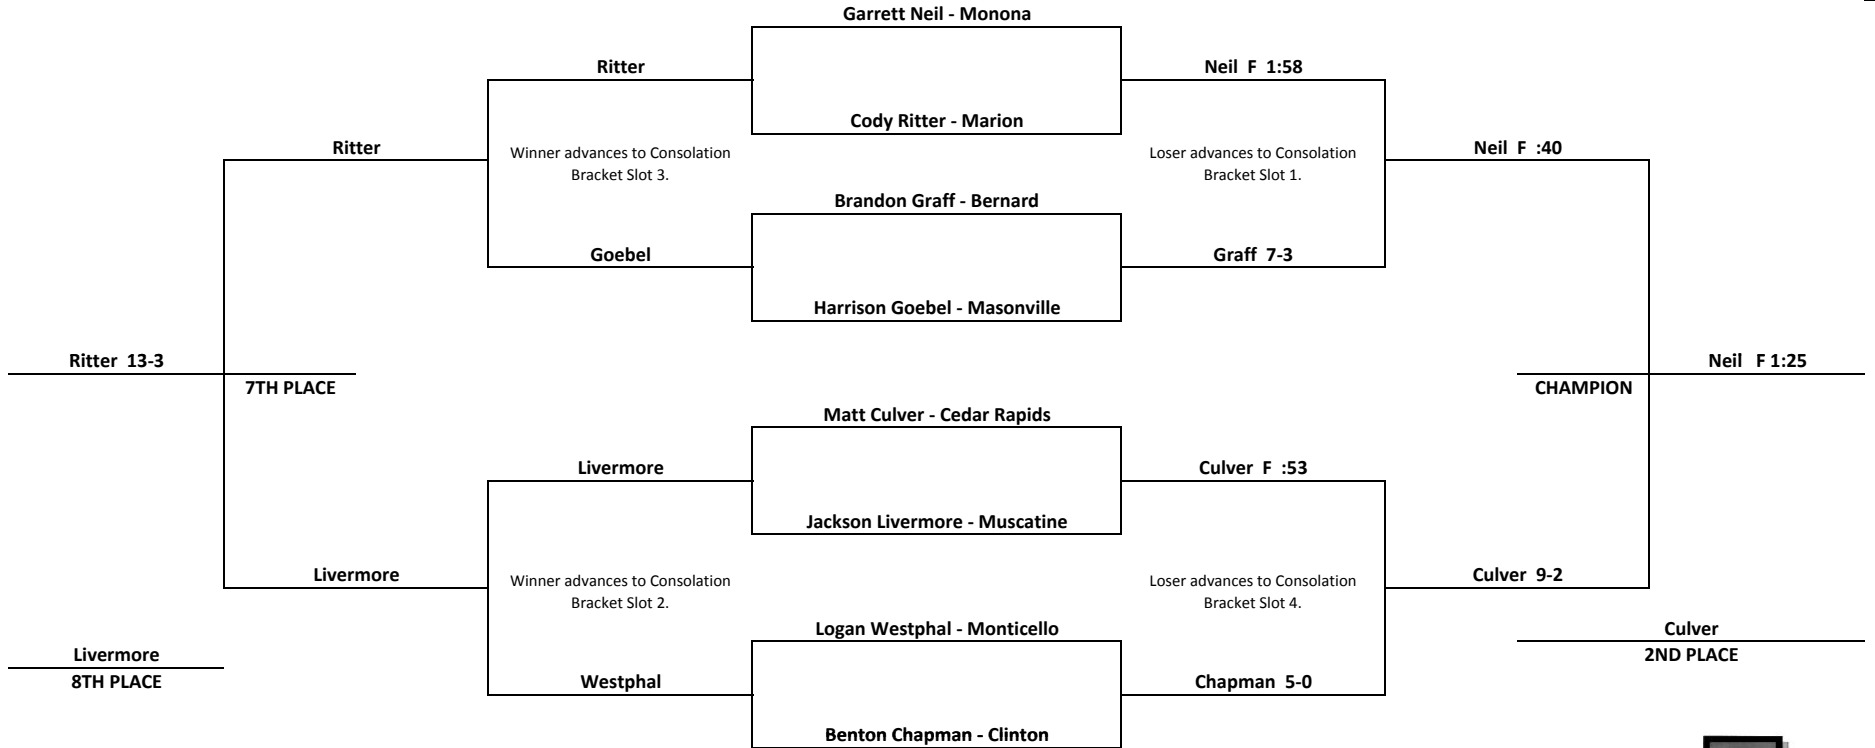

LION WRESTLING TOURNAMENT

February 8, 2009

Division Novice 12

CONSOLATION BRACKET

LION WRESTLING TOURNAMENT

February 8, 2009

Division Novice 13

CONSOLATION BRACKET

LION WRESTLING TOURNAMENT

February 8, 2009

Division Novice 14

CONSOLATION BRACKET

LION WRESTLING TOURNAMENT

February 8, 2009

Division Novice 15

CONSOLATION BRACKET