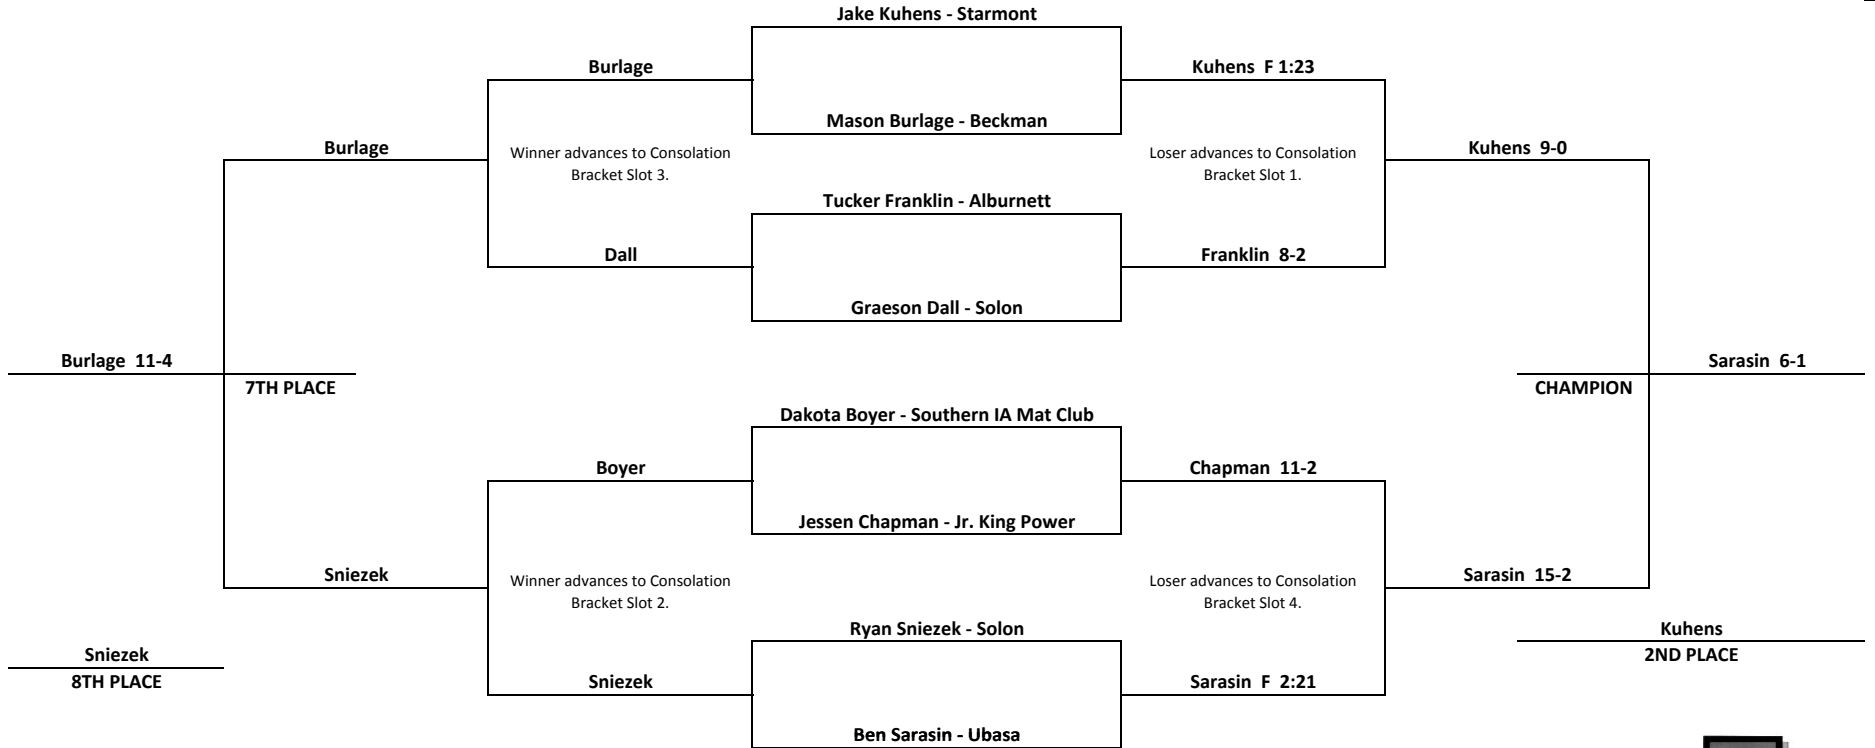

LION WRESTLING TOURNAMENT

February 8, 2009

Division Novice 12

CONSOLATION BRACKET

LION WRESTLING TOURNAMENT

February 8, 2009

Division Novice 13

CONSOLATION BRACKET

LION WRESTLING TOURNAMENT

February 8, 2009

Division Novice 14

CONSOLATION BRACKET

LION WRESTLING TOURNAMENT

February 8, 2009

Division Novice 15

CONSOLATION BRACKET