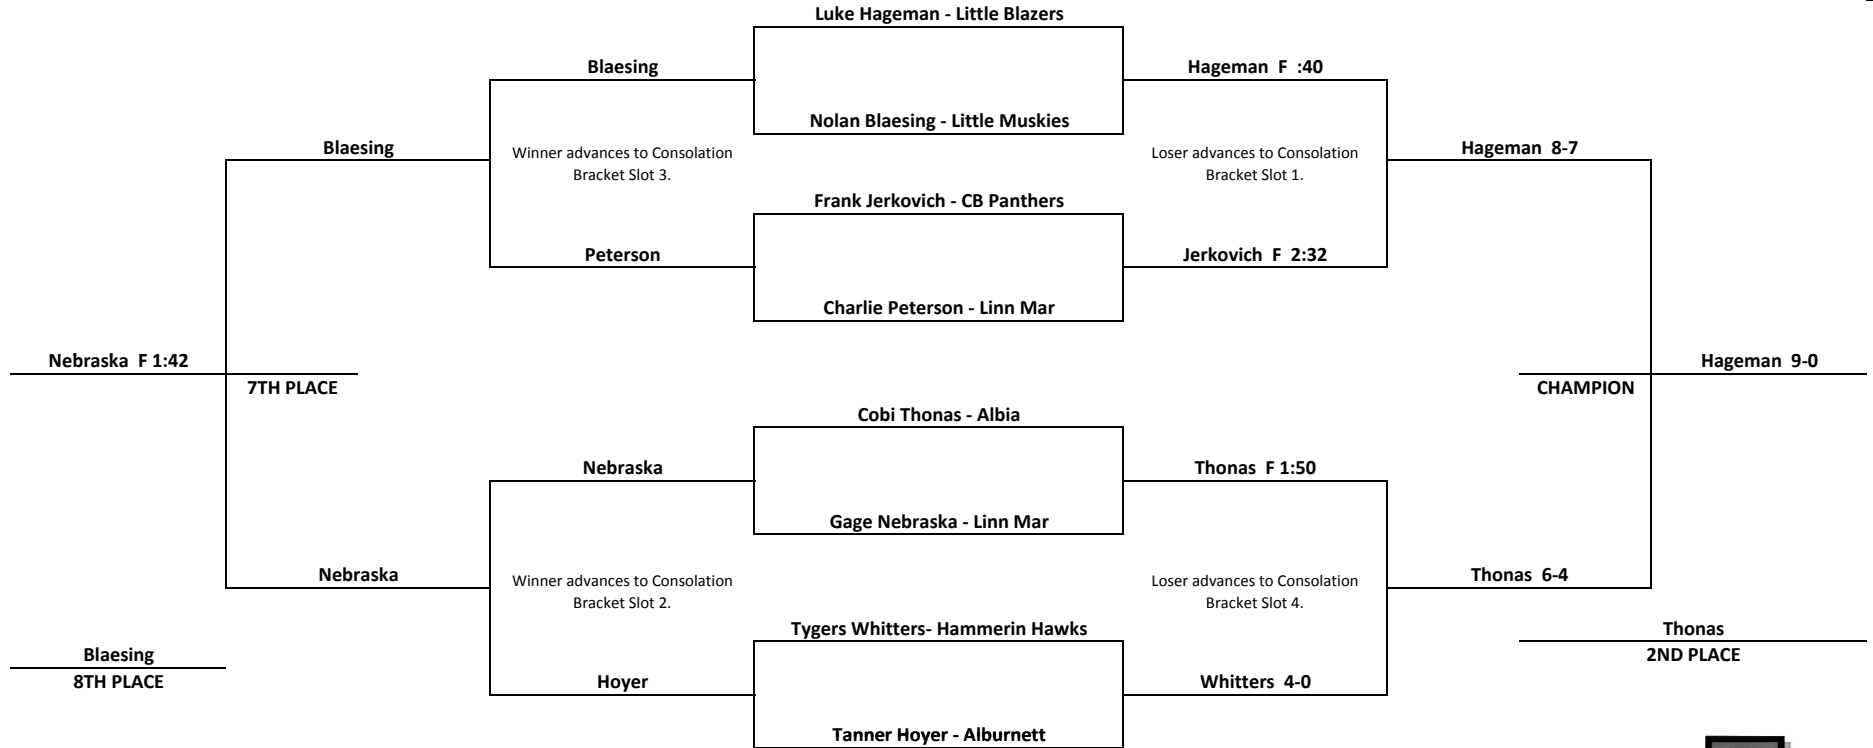

LION WRESTLING TOURNAMENT

February 8, 2009

Division Novice 8

CONSOLATION BRACKET

LION WRESTLING TOURNAMENT

February 8, 2009

Division Novice 9

CONSOLATION BRACKET

LION WRESTLING TOURNAMENT

February 8, 2009

Division Novice 10

CONSOLATION BRACKET

LION WRESTLING TOURNAMENT

February 8, 2009

Division Novice 11

CONSOLATION BRACKET