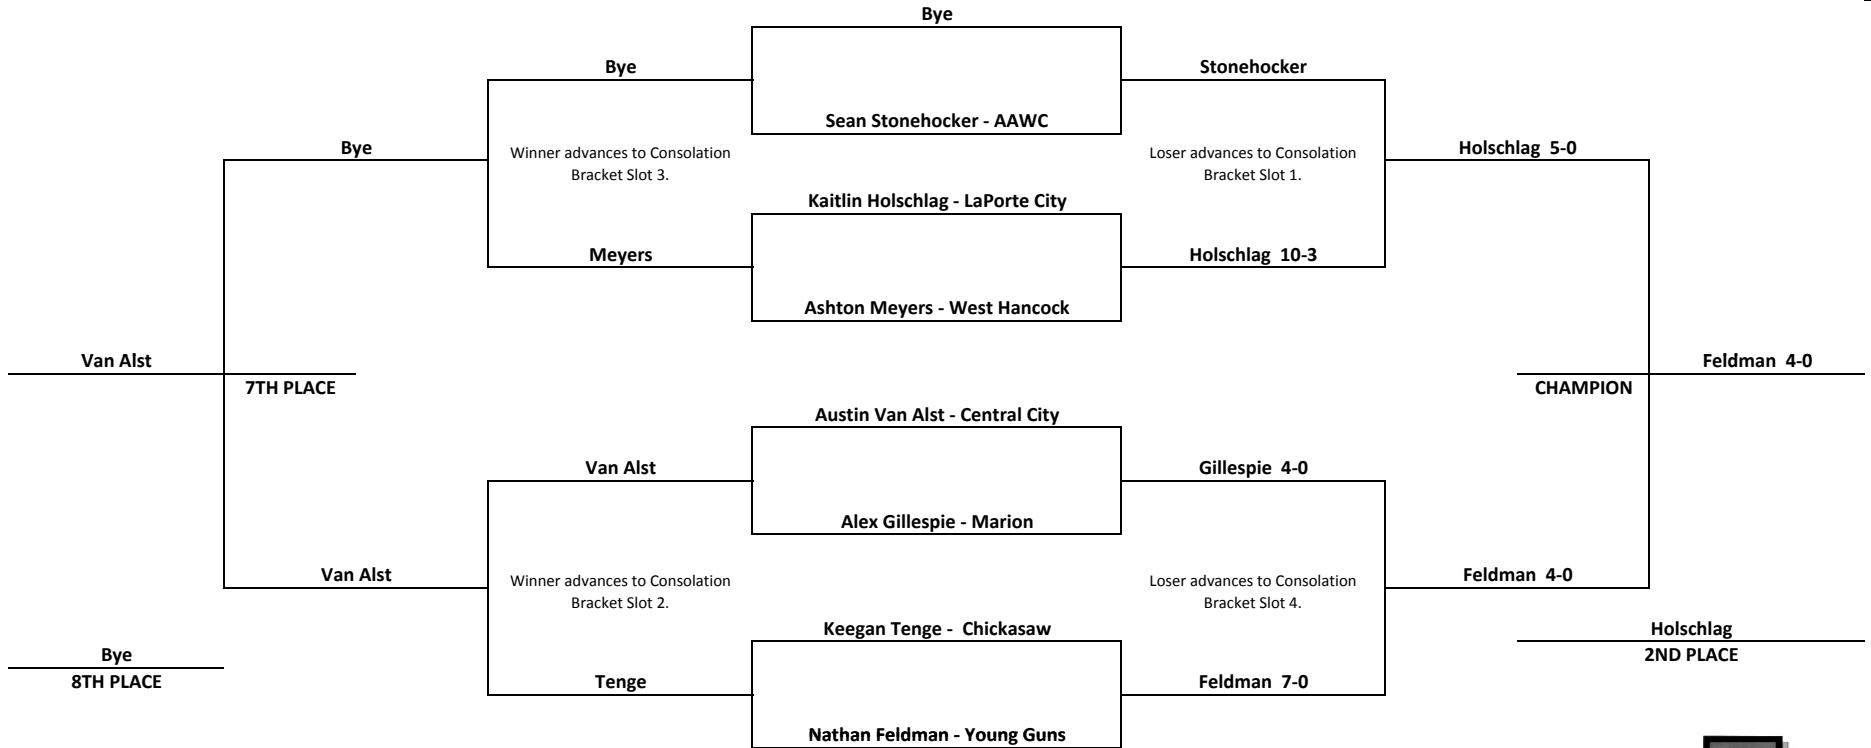

LION WRESTLING TOURNAMENT

February 8, 2009

Division Novice 4

CONSOLATION BRACKET

LION WRESTLING TOURNAMENT

February 8, 2009

Division Novice 5

CONSOLATION BRACKET

LION WRESTLING TOURNAMENT

February 8, 2009

Division Novice 6

CONSOLATION BRACKET

LION WRESTLING TOURNAMENT

February 8, 2009

Division Novice 7

CONSOLATION BRACKET