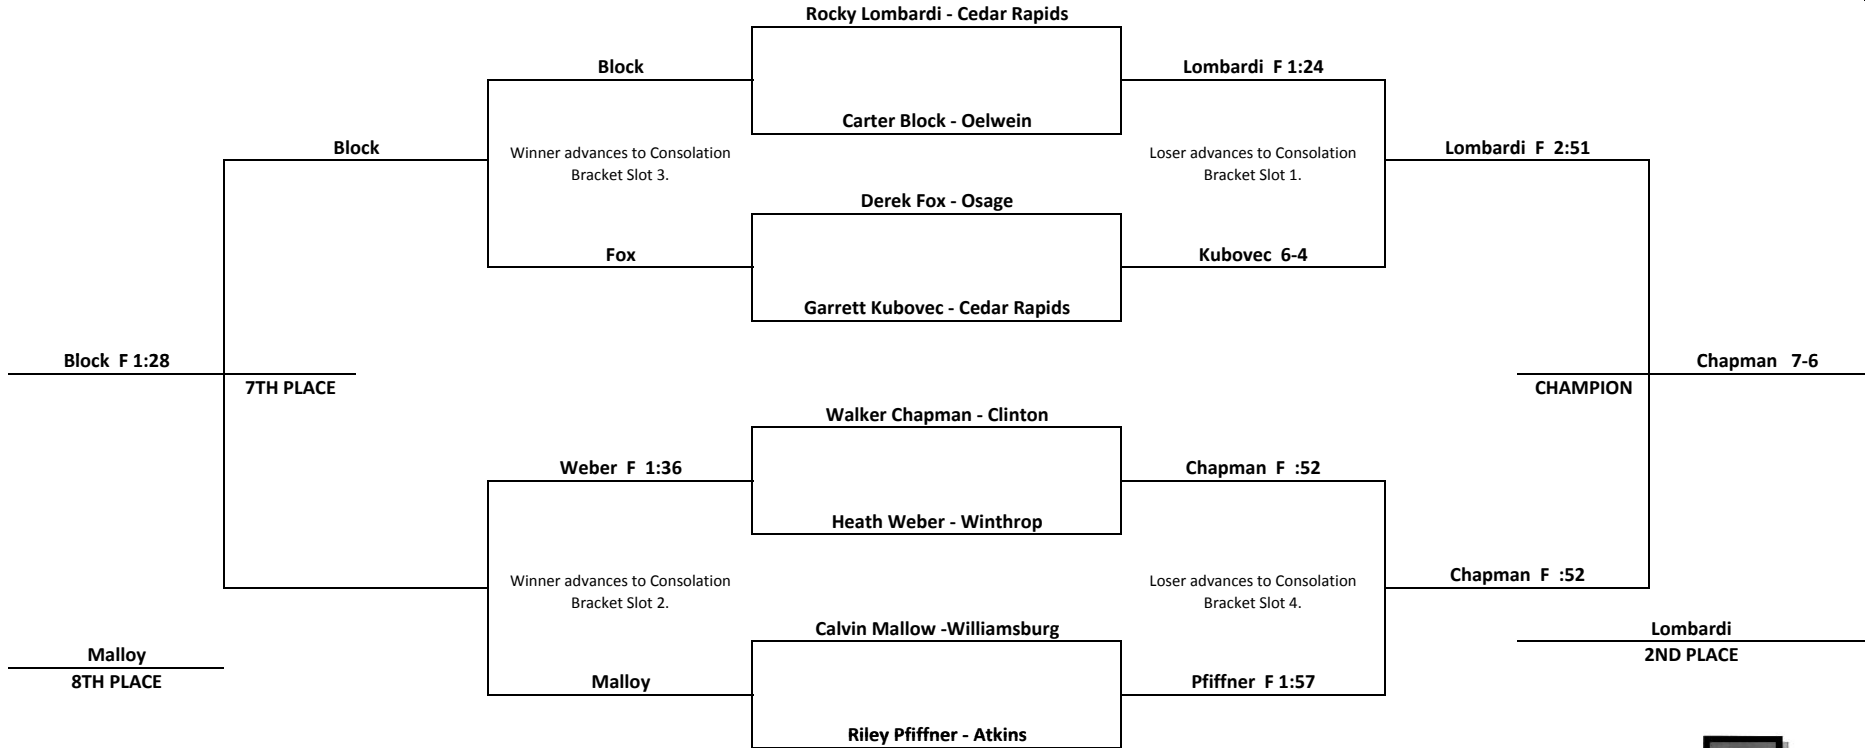

LION WRESTLING TOURNAMENT

February 8, 2009

Division Novice 16

CONSOLATION BRACKET

LION WRESTLING TOURNAMENT

February 8, 2009

Division Novice 17

CONSOLATION BRACKET