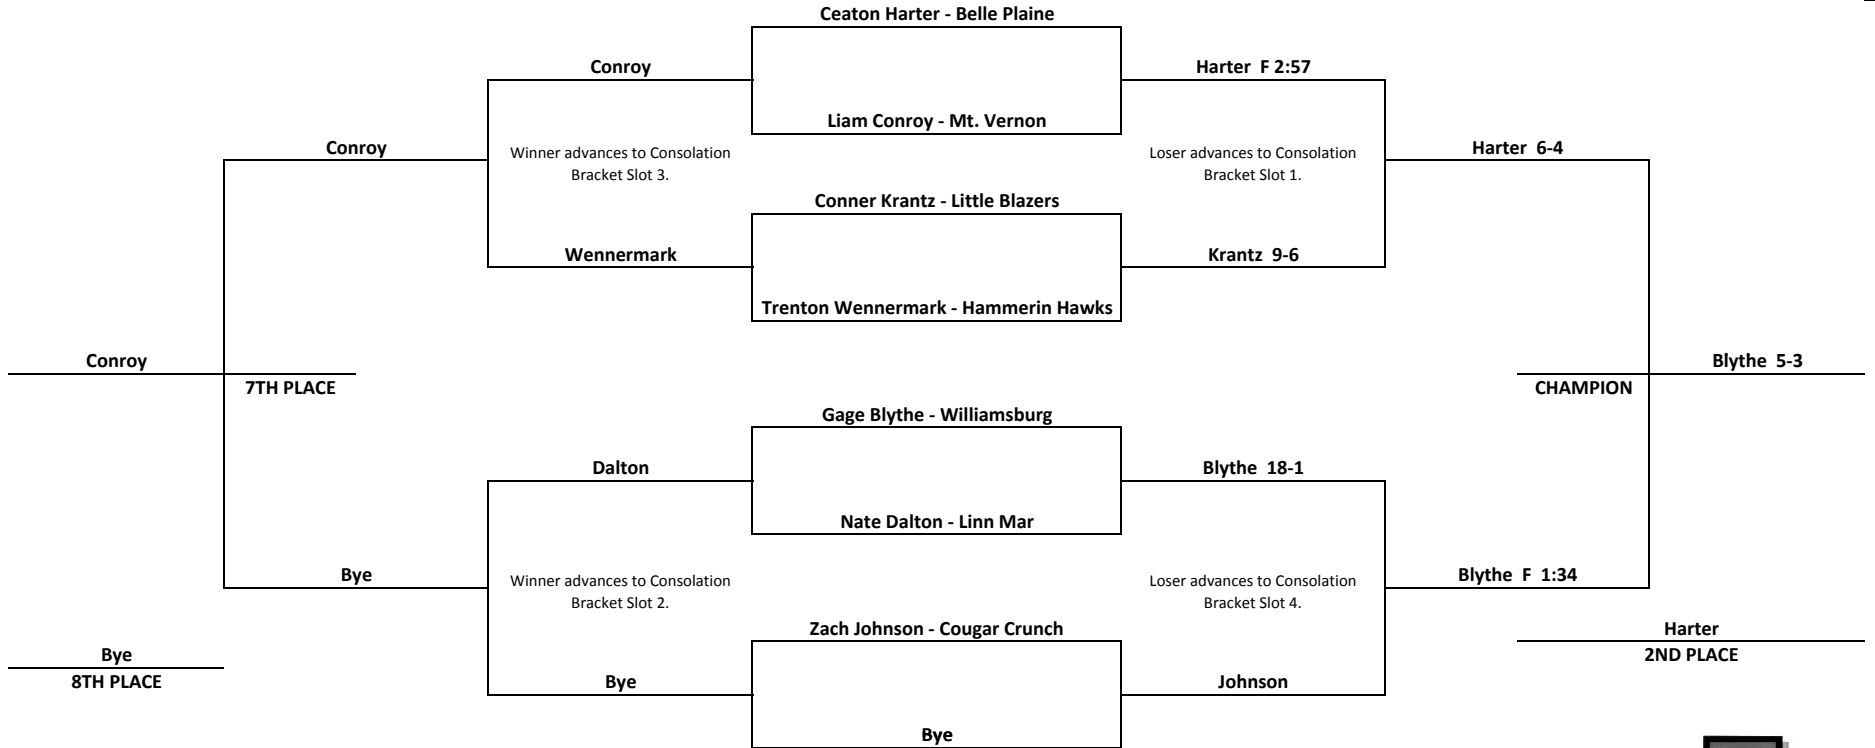

LION WRESTLING TOURNAMENT

February 8, 2009

Division Novice 1

CONSOLATION BRACKET

LION WRESTLING TOURNAMENT

February 8, 2009

Division Novice 2

CONSOLATION BRACKET

LION WRESTLING TOURNAMENT

February 8, 2009

Division Novice 4

CONSOLATION BRACKET

LION WRESTLING TOURNAMENT

February 8, 2009

Division Novice 5

CONSOLATION BRACKET

LION WRESTLING TOURNAMENT

February 8, 2009

Division Novice 6

CONSOLATION BRACKET

LION WRESTLING TOURNAMENT

February 8, 2009

Division Novice 7

CONSOLATION BRACKET