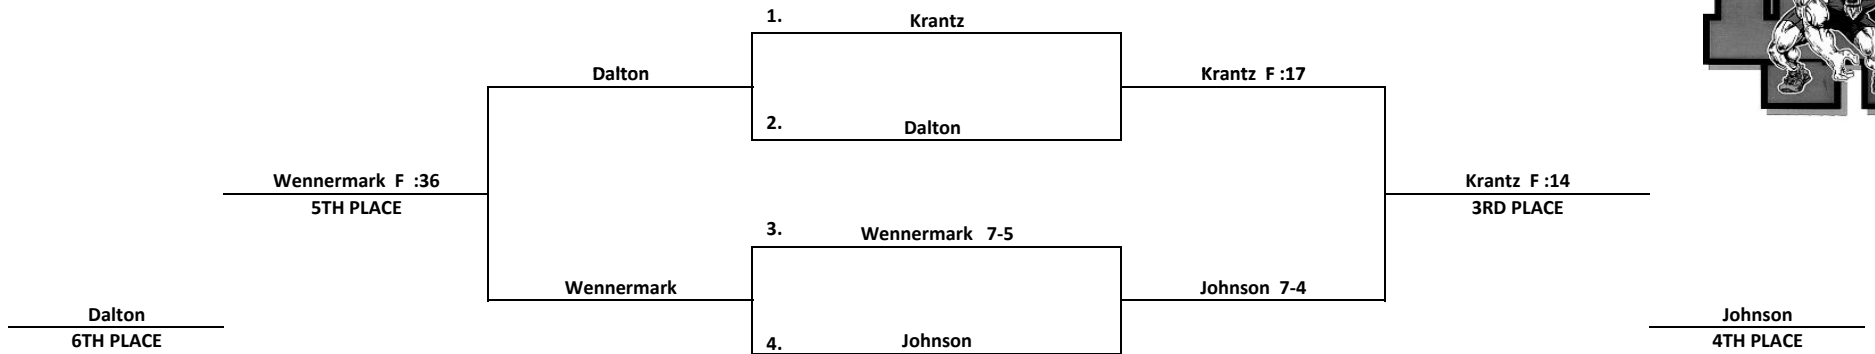

LION WRESTLING TOURNAMENT

February 8, 2009

Division Novice 4

CONSOLATION BRACKET

LION WRESTLING TOURNAMENT

February 8, 2009

Division Novice 5

CONSOLATION BRACKET