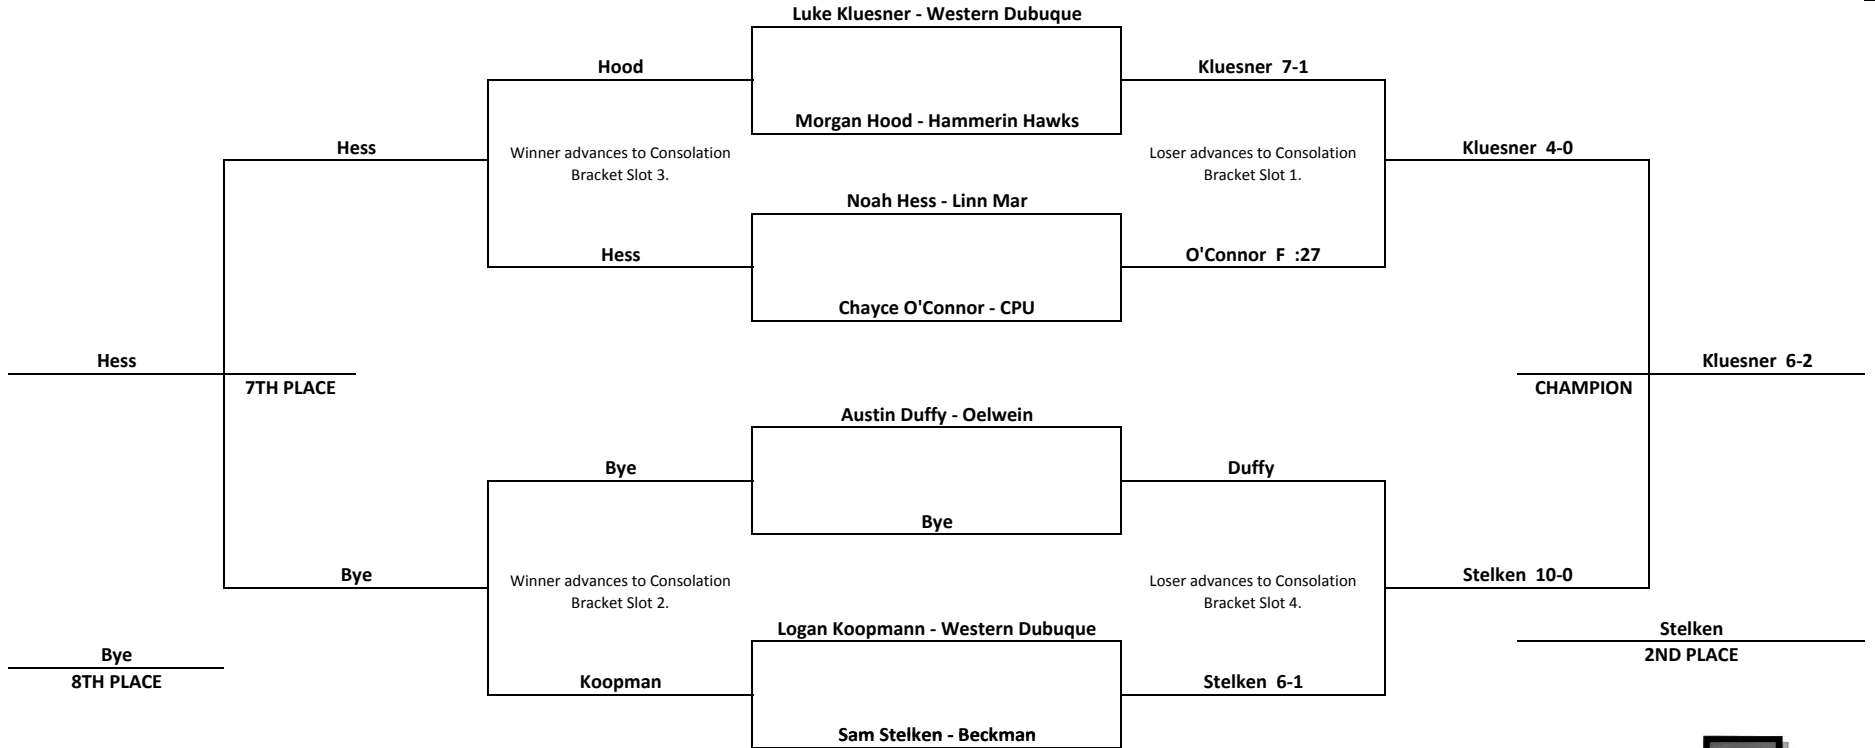

LION WRESTLING TOURNAMENT

February 8, 2009

Division Novice 14

CONSOLATION BRACKET

LION WRESTLING TOURNAMENT

February 8, 2009

Division Novice 15

CONSOLATION BRACKET

LION WRESTLING TOURNAMENT

February 8, 2009

Division Novice 16

CONSOLATION BRACKET

LION WRESTLING TOURNAMENT

February 8, 2009

Division Novice 17

CONSOLATION BRACKET