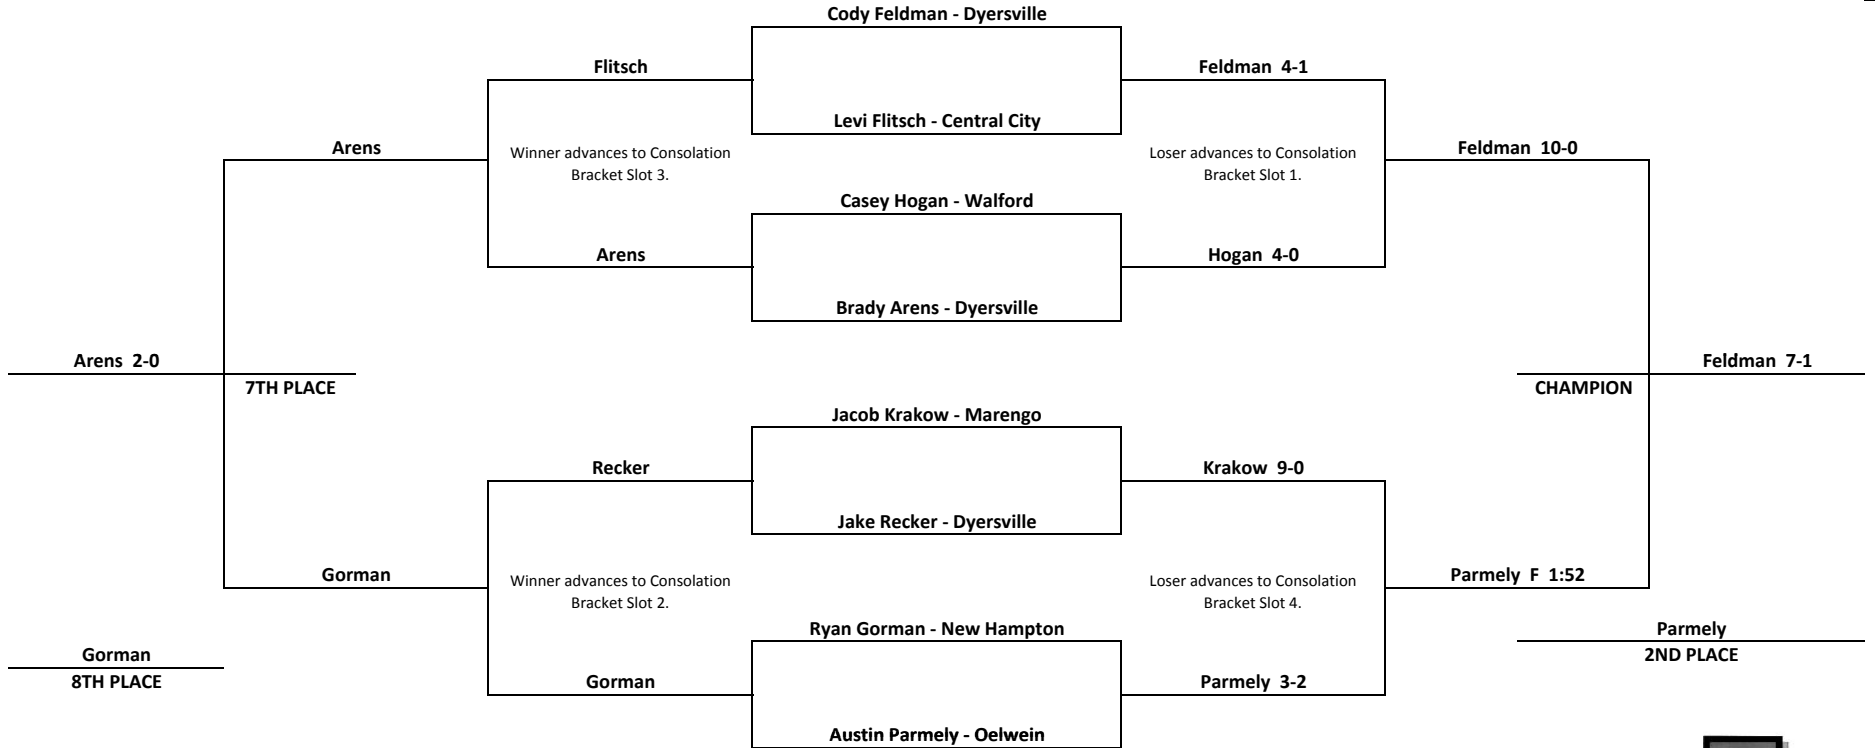

LION WRESTLING TOURNAMENT

February 8, 2009

Division Novice 10