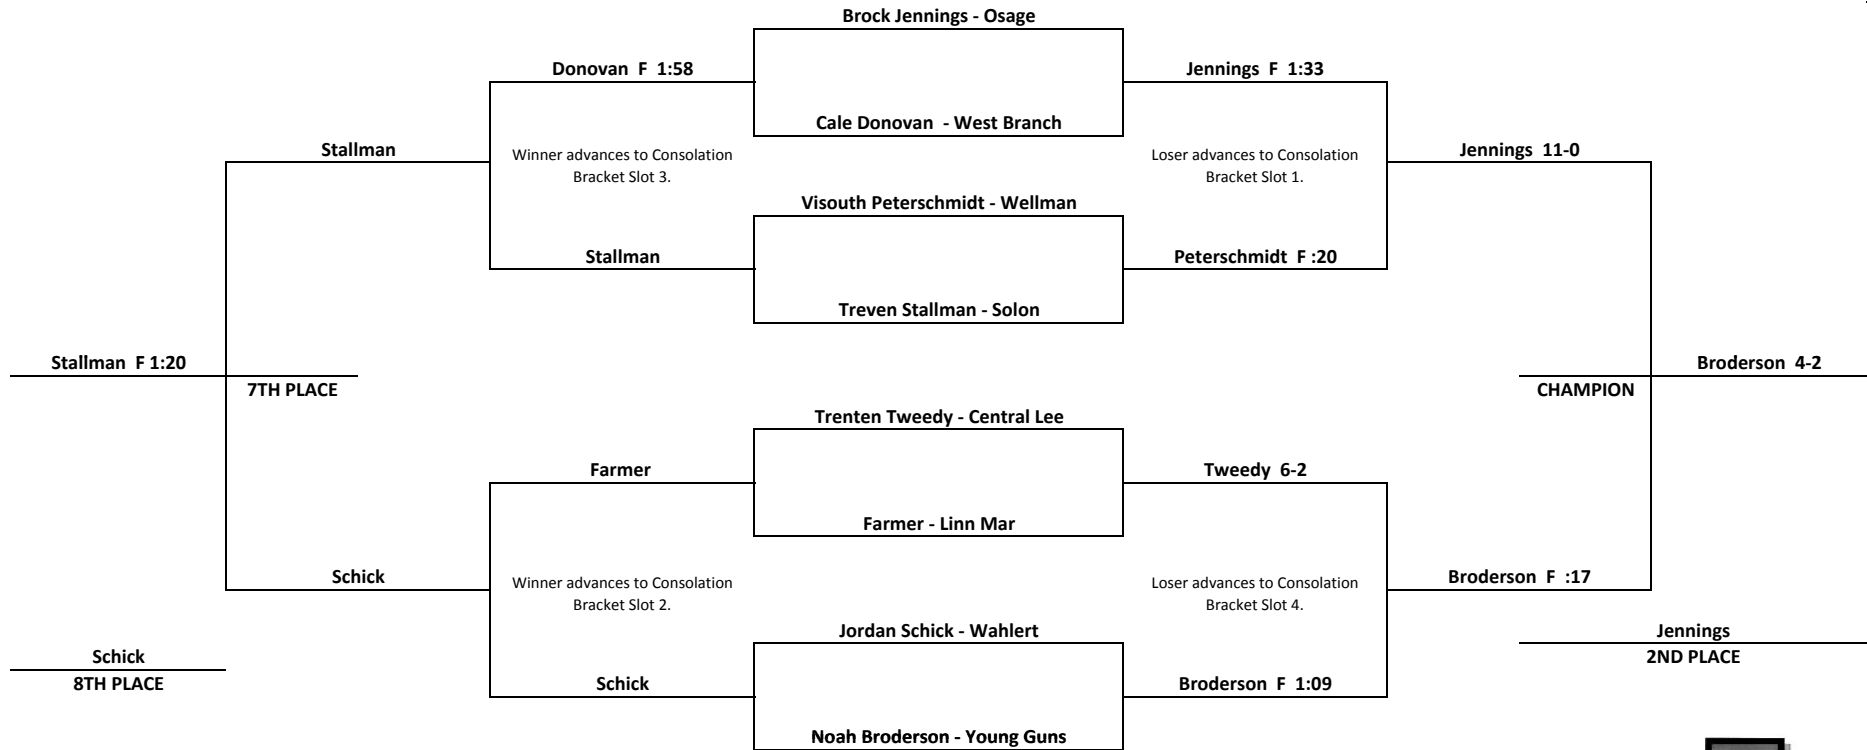

LION WRESTLING TOURNAMENT

February 8, 2009

Division Novice 14

CONSOLATION BRACKET

LION WRESTLING TOURNAMENT

February 8, 2009

Division Novice 15

CONSOLATION BRACKET

LION WRESTLING TOURNAMENT

February 8, 2009

Division Novice 16

CONSOLATION BRACKET

LION WRESTLING TOURNAMENT

February 8, 2009

Division Novice 17

CONSOLATION BRACKET