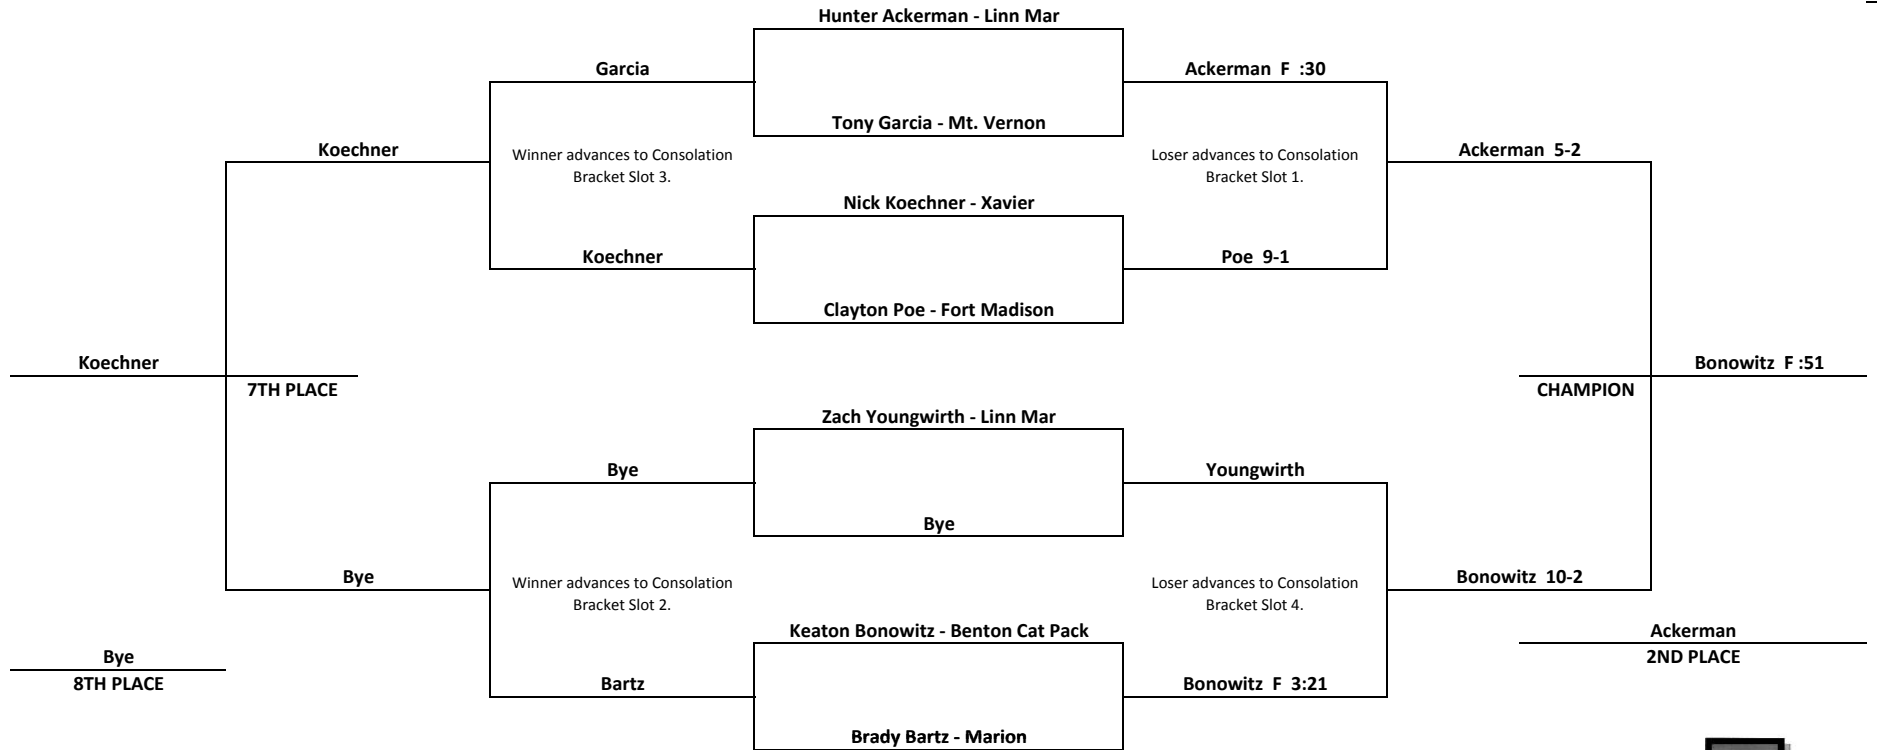

LION WRESTLING TOURNAMENT

February 8, 2009

Division Novice 10

CONSOLATION BRACKET

LION WRESTLING TOURNAMENT

February 8, 2009

Division Novice 11

CONSOLATION BRACKET

LION WRESTLING TOURNAMENT

February 8, 2009

Division Novice 12

CONSOLATION BRACKET

LION WRESTLING TOURNAMENT

February 8, 2009

Division Novice 13

CONSOLATION BRACKET