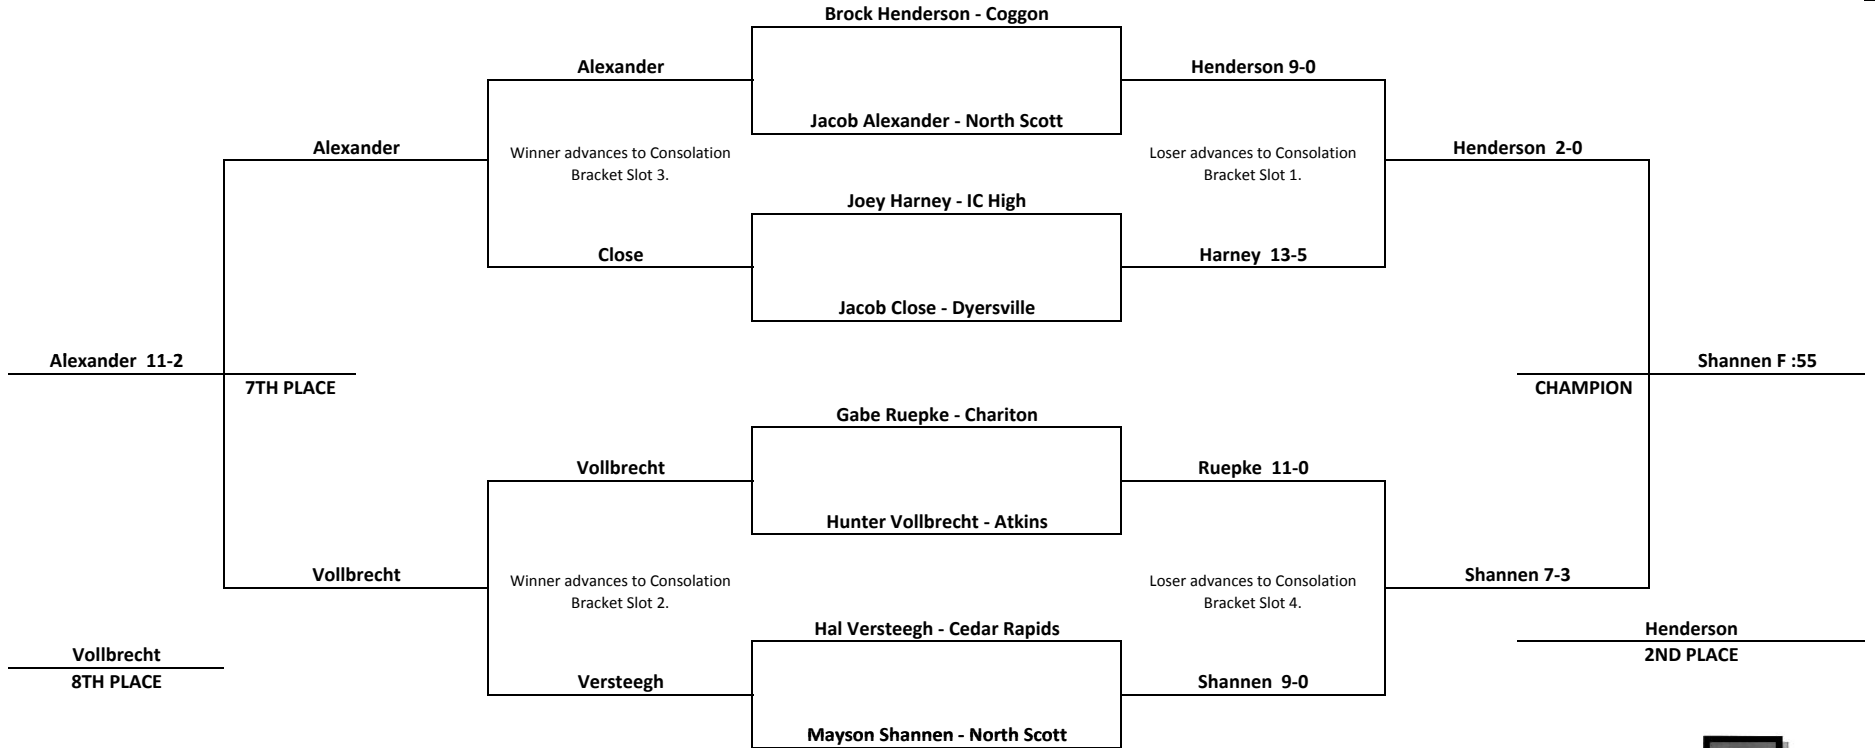

LION WRESTLING TOURNAMENT

February 8, 2009

Division Novice 1

CONSOLATION BRACKET

LION WRESTLING TOURNAMENT

February 8, 2009

Division Novice 2

CONSOLATION BRACKET

LION WRESTLING TOURNAMENT

February 8, 2009

Division Novice 4

CONSOLATION BRACKET

LION WRESTLING TOURNAMENT

February 8, 2009

Division Novice 5

CONSOLATION BRACKET